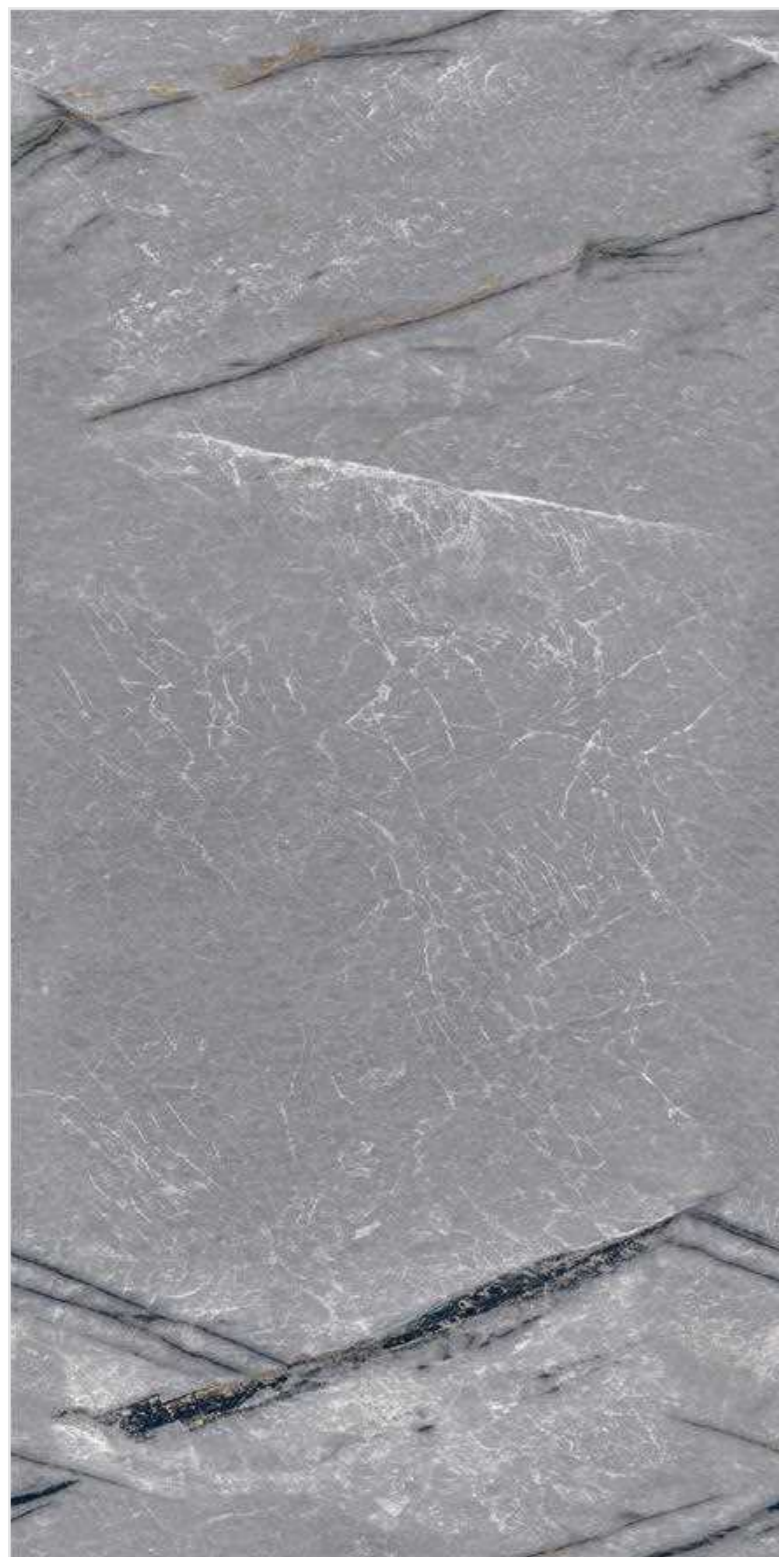

**ENDLESS**

ORNATO CHARCOL

**ORNATO  
CHARCOL**

**600x1200mm**  
**Glossy Surface**  
**06 Random**

**ENDLESS**

**ORNATO  
BIANCO**

**600x1200mm**  
**Glossy Surface**  
**06 Random**

**ENDLESS**