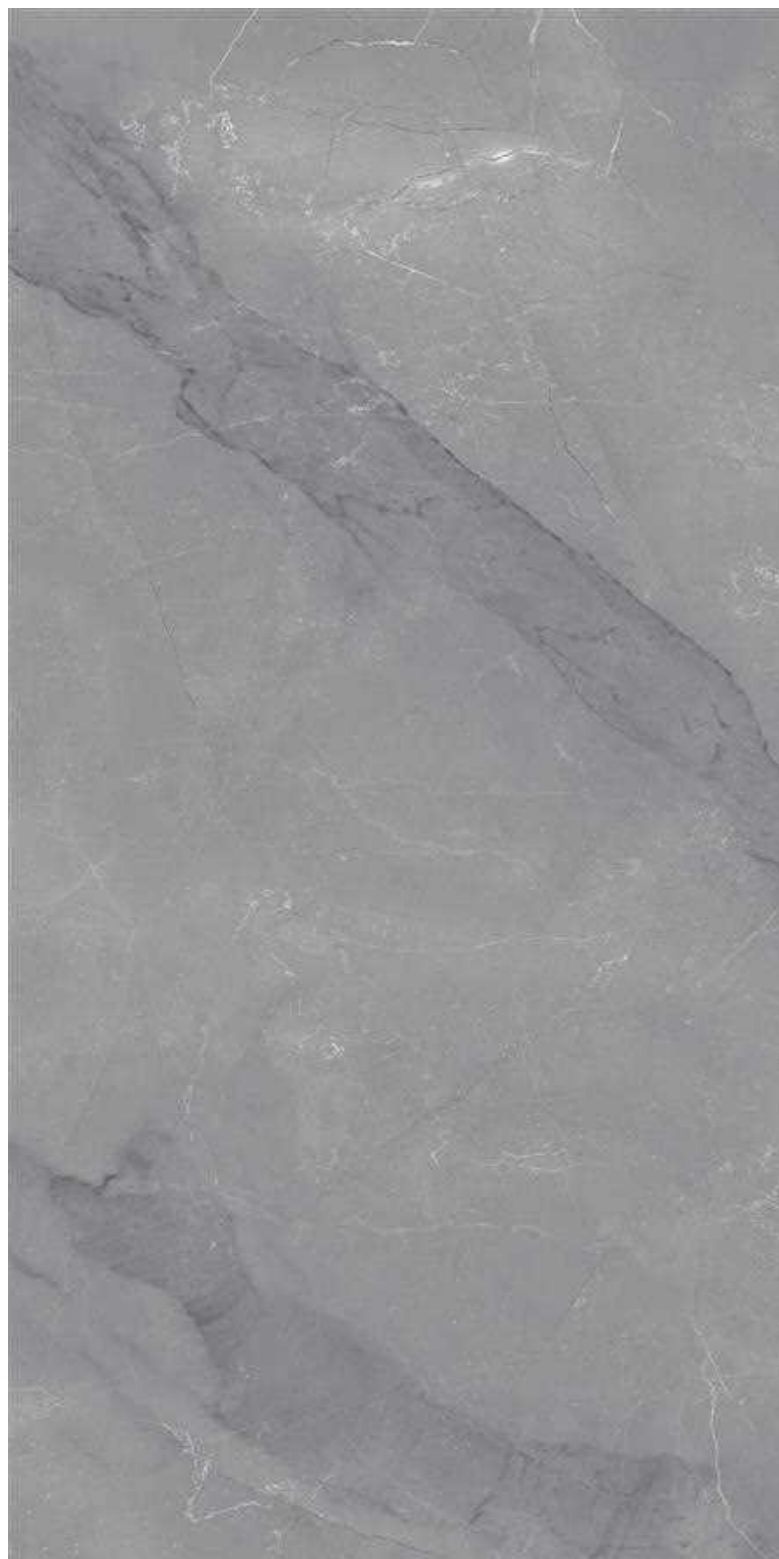

**ENDLESS**

**ARMANI  
CREMA**

**600x1200mm**  
**Glossy** Surface  
**05** Random

**ENDLESS**

 LUXERA  
SURFACE  
CRAFTING THE ERA OF LUXURY

ASTONIA NERO

**ASTONIA  
NERO**

**600x1200mm**  
**Glossy Surface**  
**06 Random**